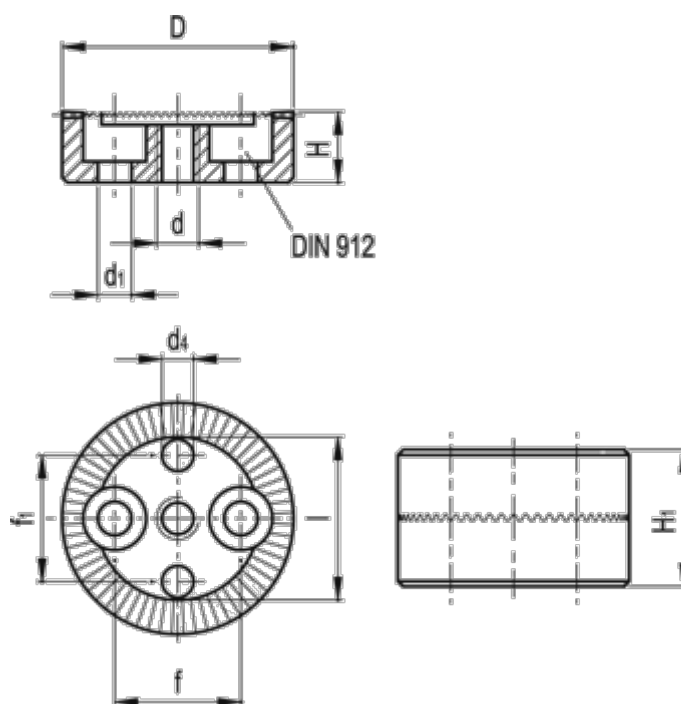

Article number: 20654538

Description: E+G Serrated locking plate  
GN 187.4-40-60-A-ST

## Measures

D	= 40	l	= 30.0
d	= M8	Number of teeth	= 60
d1	= 6.3	Weight (g)	= 84
d4 H11	= 6		
f	= 23		
f1	= 23		
H +/-0.9	= 11.5		
H1	= 23		